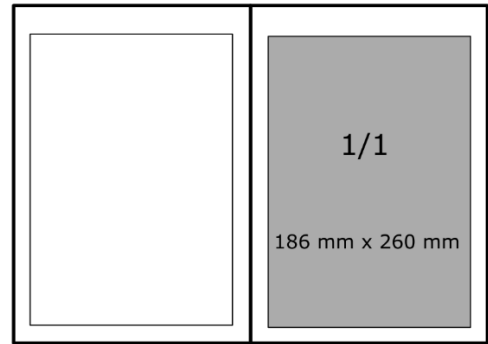

F Formats

For bleed advertisements: add 3mm for trimming. Bleed ads need to be at least 8mm away from the trim.

Bleed Ad 1/1: 210 mm x 297 mm + 3mm

Ad 1/1: 186 mm x 260 mm

Bleed Ad 1/2: 102 mm x 297 mm + 3 mm

Ad 1/2: 90 mm x 260 mm

Ad 1/2 landscape: 186 mm x 127 mm

Ad 1/4: 90 mm x 127 mm

Ad 1/6: 90 mm x 82 mm

Info

You can order a free pre-issue (PDF) here:

<https://wollkraut.de/produkt/kostenlose-vorschau-ausgabe>