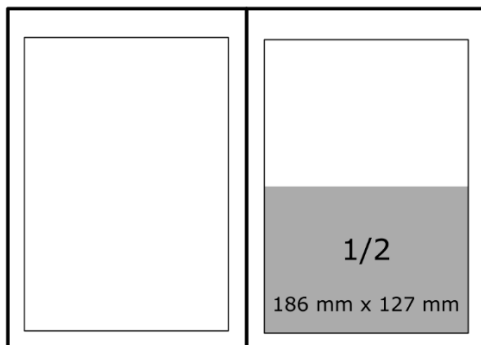

F Formats

For bleed advertisements: add 3mm for trimming. Bleed ads need to be at least 8mm away from the trim.

Bleed Ad 1/1: 210 mm x 297 mm + 3mm

Ad 1/1: 186 mm x 260 mm

Bleed Ad 1/2: 102 mm x 297 mm + 3 mm

Ad 1/2: 90 mm x 260 mm

Ad 1/2 landscape: 186 mm x 127 mm

Ad 1/4: 90 mm x 127 mm

Ad 1/6: 90 mm x 82 mm

Info

You can order a free pre-issue (PDF) here:

<https://wollkraut.de/produkt/kostenlose-vorschau-ausgabe>