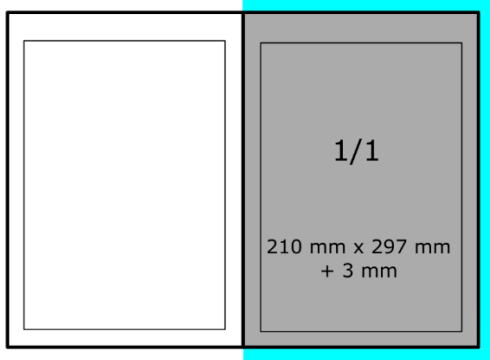

F Formats

For bleed advertisements: add 3mm for trimming. Bleed ads need to be at least 8mm away from the trim.

Bleed Ad 1/1: 210 mm x 297 mm + 3mm

Ad 1/1: 186 mm x 260 mm

Bleed Ad 1/2: 102 mm x 297 mm + 3 mm

Ad 1/2: 90 mm x 260 mm

Ad 1/2 landscape: 186 mm x 127 mm

Ad 1/4: 90 mm x 127 mm

Ad 1/6: 90 mm x 82 mm

Info

You can order a free pre-issue (PDF) here:

<https://wollkraut.de/produkt/kostenlose-vorschau-ausgabe>